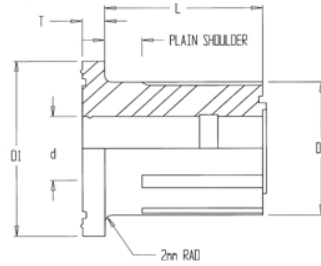

SPECIFICATIONS

OLD MAN EMU POLYURETHANE SPRING BUSH DIMENSIONS

Dimensions						
Part No.	D1	D2	d	T	L	Number of Splines
PT229	32.0	24.9	15.0	4.5	35.0	9
PT230	32.0	24.9	15.0	3.0	35.0	9
PT231	36.0	30.0	18.0	3.6	30.0	9
PT231A	38.0	30.0	18.0	4.0	35.0	9
PT240	36.0	30.0	18.0	4.0	48.0	9
PT260	45.0	35.0	18.0	5.5	35.0	11
PT261	45.0	35.0	15.0	4.0	35.0	9
PT270	50.0	40.0	18.0	5.4	35.0	13
PT280	44.0	32.7	18.0	5.2	43.0	11
PT281	44.0	32.7	18.0	4.5	30.0	11
PT282	52.0	40.0	18.0	4.4	30.0	13
PT283	44.0	32.7	18.0	5.8	28.5	13
PT284	32.7	None	16.0	None	57.5	0
PT285	32.7	None	22.0	None	60.0	0
PT290	45.0	31.5	18.0	4.4	35.0	11
PT291	40.0	28.0	16.0	5.0	44.0	9
PT292	40.0	27.5	16.0	4.2	34.0	9
PT293	45.0	31.5	14.0	4.4	34.0	11
PT301	50.0	40.0	16.0	6.9	25.0	13
PT302	40.0	30.0	13.0	4.4	25.0	9
PT303	40.0	29.5	13.0	4.4	24.5	0
PT304	52.0	40.0	19.0	4.0	30.0	9
PT305	43.0	31.5	19.0	5.5	35.0	0
PT306	44.0	31.4	18.1	6.0	30.0	9
PT307	50.0	37.6	18.1	6.0	30.0	0
PT308	46.0	35.0	18.1	4.0	35.0	9
PT309	40.0	30.0	18.0	4.0	40.5	0
PT310	42.0	32.6	20.1	4.0	30.0	0
PT311	52.0	40.0	22.2	4.5	30.0	9
PT312	43.0	31.5	19.0	4.8	35.0	0
PT313	40.0	28.0	16.0	5.0	45.0	0
PT314	44.0	32.0	18.0	4.5	40.0	0
PT315	40.0	32.7	22.2	4.0	30.0	9
PT316	43.0	31.5	22.2	5.0	35.0	0
PT317	52.0	39.8	18.0	6.0	43.5	9
PT318	52.0	39.8	20.0	8.0	35.5	9
PT319	52.0	40.0	18.0	9.5	35.5	9
PT320	44.0	31.8	18.0	6.5	31.5	9
PT321	44.0	31.8	18.0	4.3	32.7	9
PT322	40.0	32.0	18.0	4.0	45.5	9
PT323	40.0	30.0	18.0	4.5	35.5	9
PT324	42.0	33.0	19.0	4.0	30.0	9
PT325	42.0	33.0	19.0	4.0	44.5	9
PT326	42.0	33.0	20.1	4.0	30.0	9
PT328	39.0	30.0	19.0	4.0	30.0	9
PT329	39.0	30.0	19.0	4.0	44.5	9
PT330	54.0	39.5	19.0	6.0	30.0	9
PT331	42.0	33.0	20.1	4.0	44.5	9