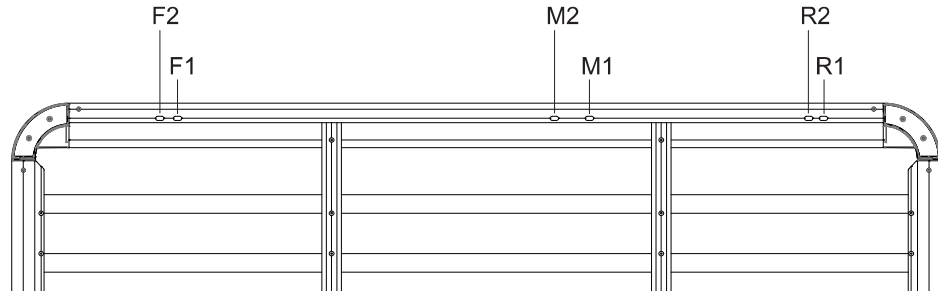

## Fitting Chart

**PIONEER 41102** (1140 x 1800mm - Internal)

**PIONEER 42102B** (1236 x 1928mm)

**PIONEER 45102B** (1236 x 1928mm)

Front of Tray

Make	Model	Front Crossbar			Middle Crossbar			Rear Crossbar			Approx. Overall Vehicle Height
		Front Slot	Dim. A	LHS	Mdle Slot	Dim. A	LHS	Rear Slot	Dim. A	LHS	
Great Wall	X200/X240 5dr (04/11 - on)	Refer Supplement Sheet			Refer Supplement Sheet			Refer Supplement Sheet			1805
Holden	Colorado 7 (11/12 - on)	Refer Supplement Sheet			Refer Supplement Sheet			Refer Supplement Sheet			1930
Mitsubishi	Pajero NM - NP (05/00 - 10/06)	F1	156 mm	LHSPAIR	M2	157 mm	-	R1	158 mm	LHSPAIR	1948
	Montero 4dr (2001 - 2006)										
Toyota	Prado 120 5dr	F1		-	M1		-	R1		-	
Toyota	Prado 150 5dr	F2	142 mm	-	M2	162 mm	-	R2	173 mm	-	