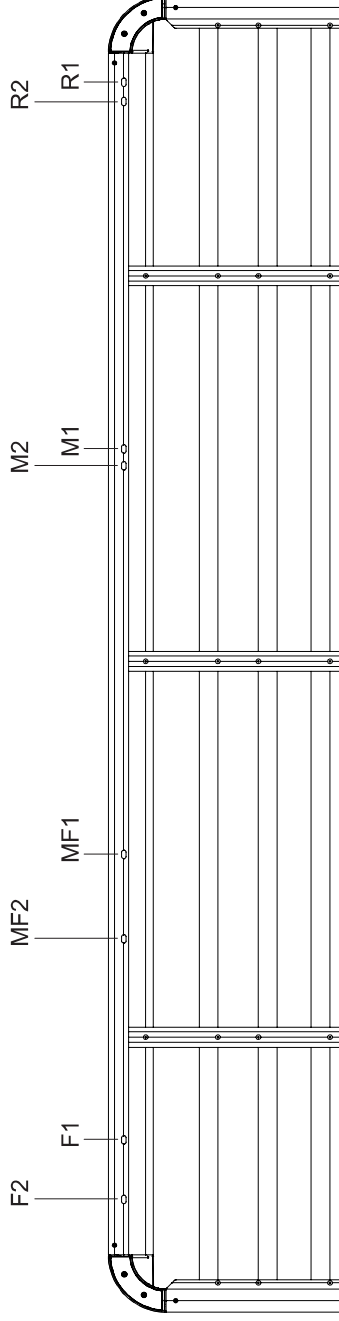

# Pioneer Tray, Pioneer Platform & Pioneer Tradie

## Fitting Chart

**PIONEER 42105B** (1465 x 2728mm)

Front of Tray

Make	Model	Front Crossbar			Middle-Front Crossbar			Middle Crossbar			Rear Crossbar			Approx. Overall Vehicle Height
		Front Slot	Dim. A	LHS	MF Slot	Dim. A	LHS	Middle Slot	Dim. A	LHS	Rear Slot	Dim. A	LHS	
Toyota	78 Series Troopcarrier (01/99 - on)	F1	Fit on Vehicle	-	MF1	130 mm	-	M2	130 mm	-	R2	130 mm	-	
	Defender 110 (03/93 - on)	F2	140 mm	-	MF2	140 mm	-	M1	140 mm	-	R1	140 mm	-	
Land Rover	Defender 110 (1993 - 1994)													
Volkswagen	Transporter (08/04 - on)													Refer Supplement Sheet