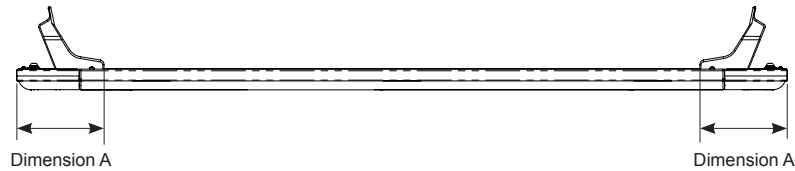

Pioneer Platform / Pioneer Tray / Pioneer Tradie

Fitting Chart - TOYOTA Prado 4dr 4WD 120 Series

PIONEER 41107	(2128 x 1236mm)	(6' 11 25/32" x 4' 21/32")
PIONEER 42107B	(2128 x 1236mm)	(6' 11 25/32" x 4' 21/32")
PIONEER 45107B	(2128 x 1236mm)	(6' 11 25/32" x 4' 21/32")

Front of Tray

Front Crossbar			Middle Crossbar			Rear Crossbar			Approx. Overall Vehicle Height
Front Slot	Dim. A	LHS	Middle Slot	Dim. A	LHS	Rear Slot	Dim. A	LHS	
F3	148mm (5 53/64")	-	M1	177mm (6 31/32")	-	R3	193mm (7 19/32")	-	