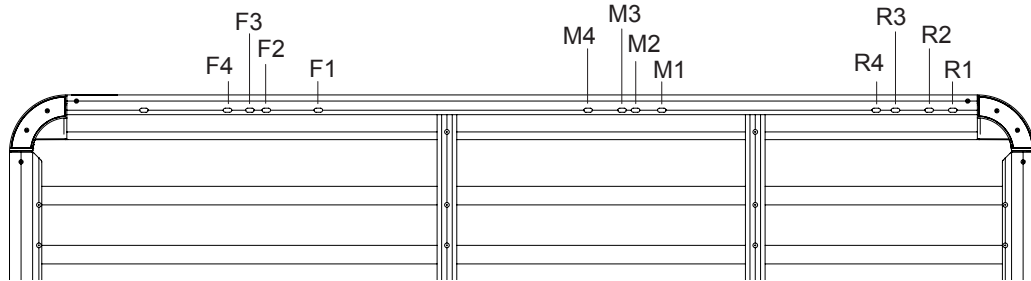

Pioneer Platform / Pioneer Tray / Pioneer Tradie

Fitting Chart - TOYOTA Prado 4dr 4WD 120 Series

PIONEER 41107	(2128 x 1236mm)	(6' 11 25/32" x 4' 21/32")
PIONEER 42107B	(2128 x 1236mm)	(6' 11 25/32" x 4' 21/32")
PIONEER 45107B	(2128 x 1236mm)	(6' 11 25/32" x 4' 21/32")

Front of Tray

Front Crossbar			Middle Crossbar			Rear Crossbar			Approx. Overall Vehicle Height
Front Slot	Dim. A	LHS	Middle Slot	Dim. A	LHS	Rear Slot	Dim. A	LHS	
F3	148mm (5 53/64")	-	M1	177mm (6 31/32")	-	R3	193mm (7 19/32")	-	

Country	Vehicle	Running Date	Vehicle Load Rating (kg / lbs)	Fit Kit
Australia & NZ	TOYOTA Prado 5dr 4WD 120 Series	03/03 - 11/09	100 / 220	1 x RLCP03
South Africa	TOYOTA Prado 5dr 4WD 120 Series	03/03 - 11/09		
UK & Europe	TOYOTA Prado 5dr 4WD 120 Series	03/03 - 11/09		