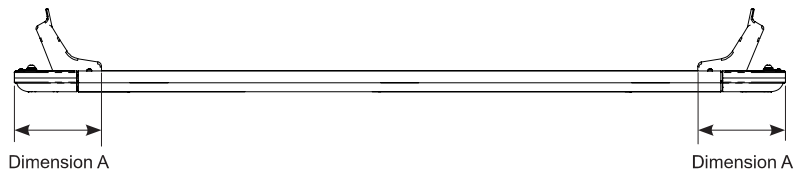

Pioneer Tray, Pioneer Platform & Pioneer Tradie

Fitting Chart

PIONEER 41108 (1330 x 1700mm - Internal)

PIONEER 42108B (1426 x 1828mm)

PIONEER 45108B (1426 x 1828mm)

Front of Tray

Make	Model	Front Crossbar			Middle Crossbar			Rear Crossbar			Approx. Overall Vehicle Height
		Front Slot	Dim. A	LHS	Middle Slot	Dim. A	LHS	Rear Slot	Dim. A	LHS	
Jeep	JK 4DR Wrangler fitted with Backbone (02/11 - on)	F1	115 mm	1 x PLHS (Cut) M10 x 35 (supplied in kit PLHS1)	M1	118 mm	1 x PLHS (Cut) M10 x 35 (supplied in kit PLHS1)	R1	140 mm	2 x LHS M10 x 50 (supplied in kit PLHS1)	1950