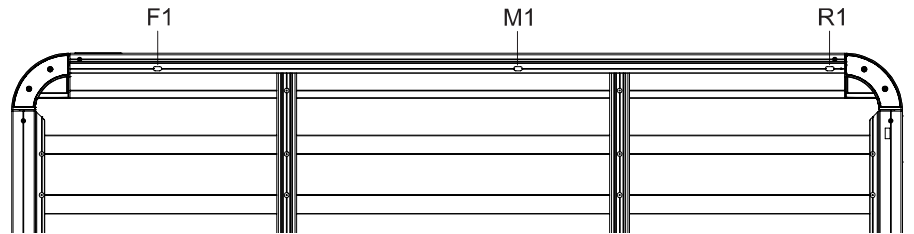

Pioneer Tray, Pioneer Platform & Pioneer Tradie

Fitting Chart

PIONEER 41108 (1330 x 1700mm - Internal)

PIONEER 42108B (1426 x 1828mm)

PIONEER 45108B (1426 x 1828mm)

Front of Tray

Make	Model	Front Crossbar			Middle Crossbar			Rear Crossbar			Approx. Overall Vehicle Height
		Front Slot	Dim. A	LHS	Middle Slot	Dim. A	LHS	Rear Slot	Dim. A	LHS	
Jeep	JK 4DR Wrangler fitted with Backbone (02/11 - on)	F1	115 mm	1 x PLHS (Cut) M10 x 35 (supplied in kit PLHS1)	M1	118 mm	1 x PLHS (Cut) M10 x 35 (supplied in kit PLHS1)	R1	140 mm	2 x LHS M10 x 50 (supplied in kit PLHS1)	1950